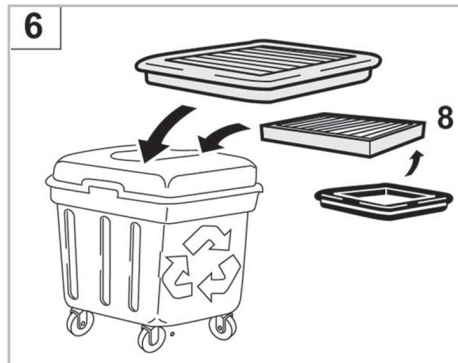

PROTECT

combined with active carbon

FOR
AUDI
SEAT
VOLKSWAGEN

A3 A/C+/- (09/96 > 03/02) / **TT** A/C+/- (10/98 > 10/06)
AROSA A/C+/- (02/97 > 08/00) / **IBIZA** A/C+/- (09/93 > 08/02) / **TOLEDO** A/C+/- (10/98 > 07/04)
GOLF III A/C+ (09/91 > 07/93) / **POLO** A/C+ (10/94 > 10/99) / **VENTO** A/C+/- (11/91 > 07/93)

698686

FH205

CA

WANT TO
KNOW MORE?

www.valeo-techassist.com

Valeo Service - Société par Actions simplifiée - Capital de 12 900 000€ - 70, rue Playel, 93285 Saint-Denis Cedex - France - B 306 486 408 RCS Bobigny