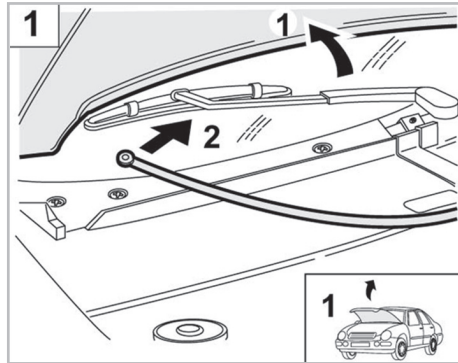

PROTECT

combined with active carbon

FOR
AUDI
SEAT
VOLKSWAGEN

A3 A/C+/- (09/96 > 03/02) / **TT** A/C+/- (10/98 > 10/06)
AROSA A/C+/- (02/97 > 08/00) / **IBIZA** A/C+/- (09/93 > 08/02) / **TOLEDO** A/C+/- (10/98 > 07/04)
GOLF III A/C+ (09/91 > 07/93) / **POLO** A/C+ (10/94 > 10/99) / **VENTO** A/C+/- (11/91 > 07/93)

698686

FH205

CA

WANT TO
KNOW MORE?

www.valeo-techassist.com

Valeo Service - Société par Actions simplifiée - Capital de 12 900 000€ - 70, rue Playel, 93285 Saint-Denis Cedex - France - B 306 486 408 RCS Bobigny