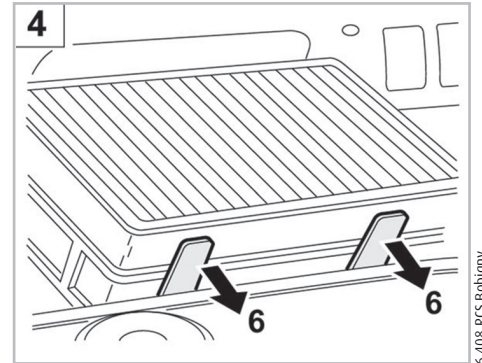

PROTECT

combined with active carbon

FOR
AUDI
SEAT
VOLKSWAGEN

A3 A/C+/- (09/96 > 03/02) / **TT** A/C+/- (10/98 > 10/06)
AROSA A/C+/- (02/97 > 08/00) / **IBIZA** A/C+/- (09/93 > 08/02) / **TOLEDO** A/C+/- (10/98 > 07/04)
GOLF III A/C+ (09/91 > 07/93) / **POLO** A/C+ (10/94 > 10/99) / **VENTO** A/C+/- (11/91 > 07/93)

698686

FH205

CA

WANT TO
KNOW MORE?

www.valeo-techassist.com

Valeo Service - Société par Actions simplifiée - Capital de 12 900 000€ - 70, rue Playel, 93285 Saint-Denis Cedex - France - B 306 486 408 RCS Bobigny