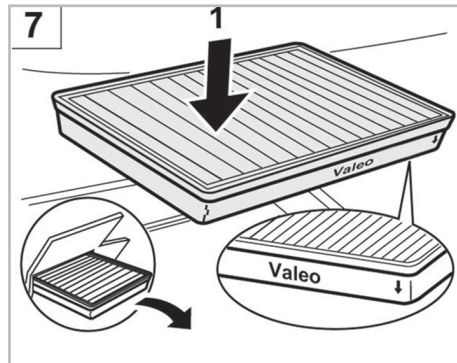

PROTECT

combined with active carbon

FOR
AUDI
SEAT
VOLKSWAGEN

A3 A/C+/- (09/96 > 03/02) / **TT** A/C+/- (10/98 > 10/06)
AROSA A/C+/- (02/97 > 08/00) / **IBIZA** A/C+/- (09/93 > 08/02) / **TOLEDO** A/C+/- (10/98 > 07/04)
GOLF III A/C+ (09/91 > 07/93) / **POLO** A/C+ (10/94 > 10/99) / **VENTO** A/C+/- (11/91 > 07/93)

698686

FH205

CA

WANT TO
KNOW MORE?

www.valeo-techassist.com

Valeo Service - Société par Actions simplifiée - Capital de 12 900 000€ - 70, rue Playel, 93285 Saint-Denis Cedex - France - B 306 486 408 RCS Bobigny