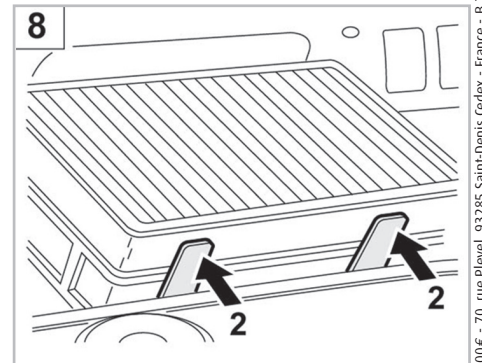

PROTECT

combined with active carbon

FOR
AUDI
SEAT
VOLKSWAGEN

A3 A/C+/- (09/96 > 03/02) / **TT** A/C+/- (10/98 > 10/06)
AROSA A/C+/- (02/97 > 08/00) / **IBIZA** A/C+/- (09/93 > 08/02) / **TOLEDO** A/C+/- (10/98 > 07/04)
GOLF III A/C+ (09/91 > 07/93) / **POLO** A/C+ (10/94 > 10/99) / **VENTO** A/C+/- (11/91 > 07/93)

698686

FH205

CA

WANT TO
KNOW MORE?

www.valeo-techassist.com

Valeo Service - Société par Actions simplifiée - Capital de 12 900 000€ - 70, rue Playel, 93285 Saint-Denis Cedex - France - B 306 486 408 RCS Bobigny