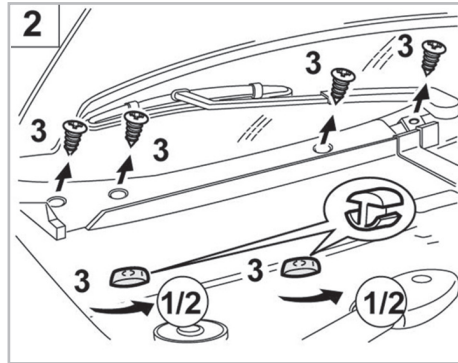

PROTECT

combined with active carbon

FOR
AUDI
SEAT
VOLKSWAGEN

A3 A/C+/- (09/96 > 03/02) / **TT** A/C+/- (10/98 > 10/06)
AROSA A/C+/- (02/97 > 08/00) / **IBIZA** A/C+/- (09/93 > 08/02) / **TOLEDO** A/C+/- (10/98 > 07/04)
GOLF III A/C+ (09/91 > 07/93) / **POLO** A/C+ (10/94 > 10/99) / **VENTO** A/C+/- (11/91 > 07/93)

698686

FH205

CA

WANT TO
KNOW MORE?

www.valeo-techassist.com

Valeo Service - Société par Actions simplifiée - Capital de 12 900 000€ - 70, rue Playel, 93285 Saint-Denis Cedex - France - B 306 486 408 RCS Bobigny