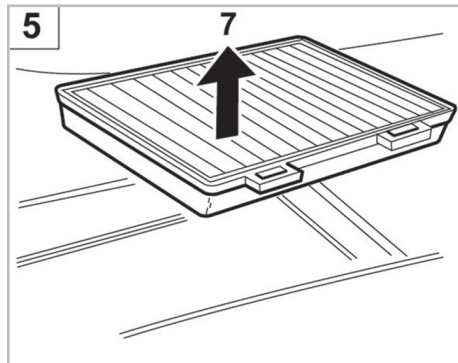

PROTECT

combined with active carbon

FOR
AUDI
SEAT
VOLKSWAGEN

A3 A/C+/- (09/96 > 03/02) / **TT** A/C+/- (10/98 > 10/06)
AROSA A/C+/- (02/97 > 08/00) / **IBIZA** A/C+/- (09/93 > 08/02) / **TOLEDO** A/C+/- (10/98 > 07/04)
GOLF III A/C+ (09/91 > 07/93) / **POLO** A/C+ (10/94 > 10/99) / **VENTO** A/C+/- (11/91 > 07/93)

698686

FH205

CA

WANT TO
KNOW MORE?

www.valeo-techassist.com

Valeo Service - Société par Actions simplifiée - Capital de 12 900 000€ - 70, rue Playel, 93285 Saint-Denis Cedex - France - B 306 486 408 RCS Bobigny