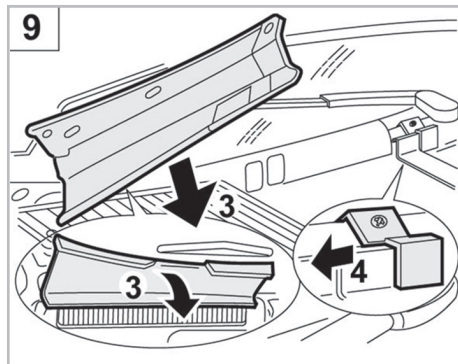

PROTECT

combined with active carbon

FOR
AUDI
SEAT
VOLKSWAGEN

A3 A/C+/- (09/96 > 03/02) / **TT** A/C+/- (10/98 > 10/06)
AROSA A/C+/- (02/97 > 08/00) / **IBIZA** A/C+/- (09/93 > 08/02) / **TOLEDO** A/C+/- (10/98 > 07/04)
GOLF III A/C+ (09/91 > 07/93) / **POLO** A/C+ (10/94 > 10/99) / **VENTO** A/C+/- (11/91 > 07/93)

698686

FH205

CA

WANT TO
KNOW MORE?

www.valeo-techassist.com

Valeo Service - Société par Actions simplifiée - Capital de 12 900 000€ - 70, rue Playel, 93285 Saint-Denis Cedex - France - B 306 486 408 RCS Bobigny