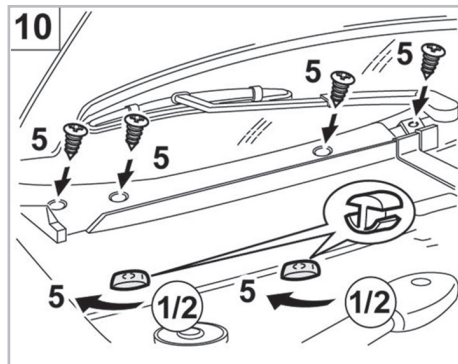

PROTECT

combined with active carbon

FOR
AUDI
SEAT
VOLKSWAGEN

A3 A/C+/- (09/96 > 03/02) / **TT** A/C+/- (10/98 > 10/06)
AROSA A/C+/- (02/97 > 08/00) / **IBIZA** A/C+/- (09/93 > 08/02) / **TOLEDO** A/C+/- (10/98 > 07/04)
GOLF III A/C+ (09/91 > 07/93) / **POLO** A/C+ (10/94 > 10/99) / **VENTO** A/C+/- (11/91 > 07/93)

698686

FH205

CA

WANT TO
KNOW MORE?

www.valeo-techassist.com

Valeo Service - Société par Actions simplifiée - Capital de 12 900 000€ - 70, rue Playel, 93285 Saint-Denis Cedex - France - B 306 486 408 RCS Bobigny