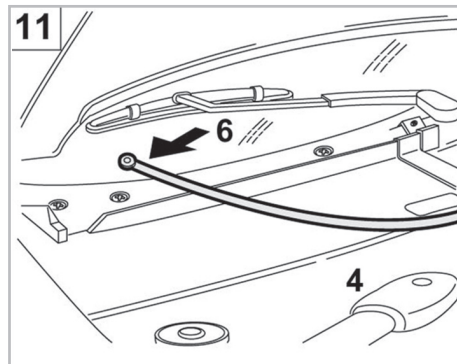

PROTECT

combined with active carbon

FOR
AUDI
SEAT
VOLKSWAGEN

A3 A/C+/- (09/96 > 03/02) / **TT** A/C+/- (10/98 > 10/06)
AROSA A/C+/- (02/97 > 08/00) / **IBIZA** A/C+/- (09/93 > 08/02) / **TOLEDO** A/C+/- (10/98 > 07/04)
GOLF III A/C+ (09/91 > 07/93) / **POLO** A/C+ (10/94 > 10/99) / **VENTO** A/C+/- (11/91 > 07/93)

698686

FH205

CA

WANT TO
KNOW MORE?

www.valeo-techassist.com

Valeo Service - Société par Actions simplifiée - Capital de 12 900 000€ - 70, rue Playel, 93285 Saint-Denis Cedex - France - B 306 486 408 RCS Bobigny