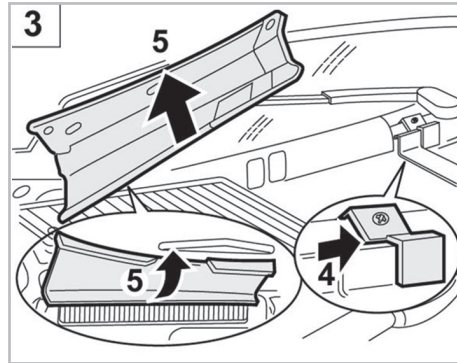

PROTECT

combined with active carbon

FOR
AUDI
SEAT
VOLKSWAGEN

A3 A/C+/- (09/96 > 03/02) / **TT** A/C+/- (10/98 > 10/06)
AROSA A/C+/- (02/97 > 08/00) / **IBIZA** A/C+/- (09/93 > 08/02) / **TOLEDO** A/C+/- (10/98 > 07/04)
GOLF III A/C+ (09/91 > 07/93) / **POLO** A/C+ (10/94 > 10/99) / **VENTO** A/C+/- (11/91 > 07/93)

698686

FH205

CA

WANT TO
KNOW MORE?

www.valeo-techassist.com

Valeo Service - Société par Actions simplifiée - Capital de 12 900 000€ - 70, rue Playel, 93285 Saint-Denis Cedex - France - B 306 486 408 RCS Bobigny